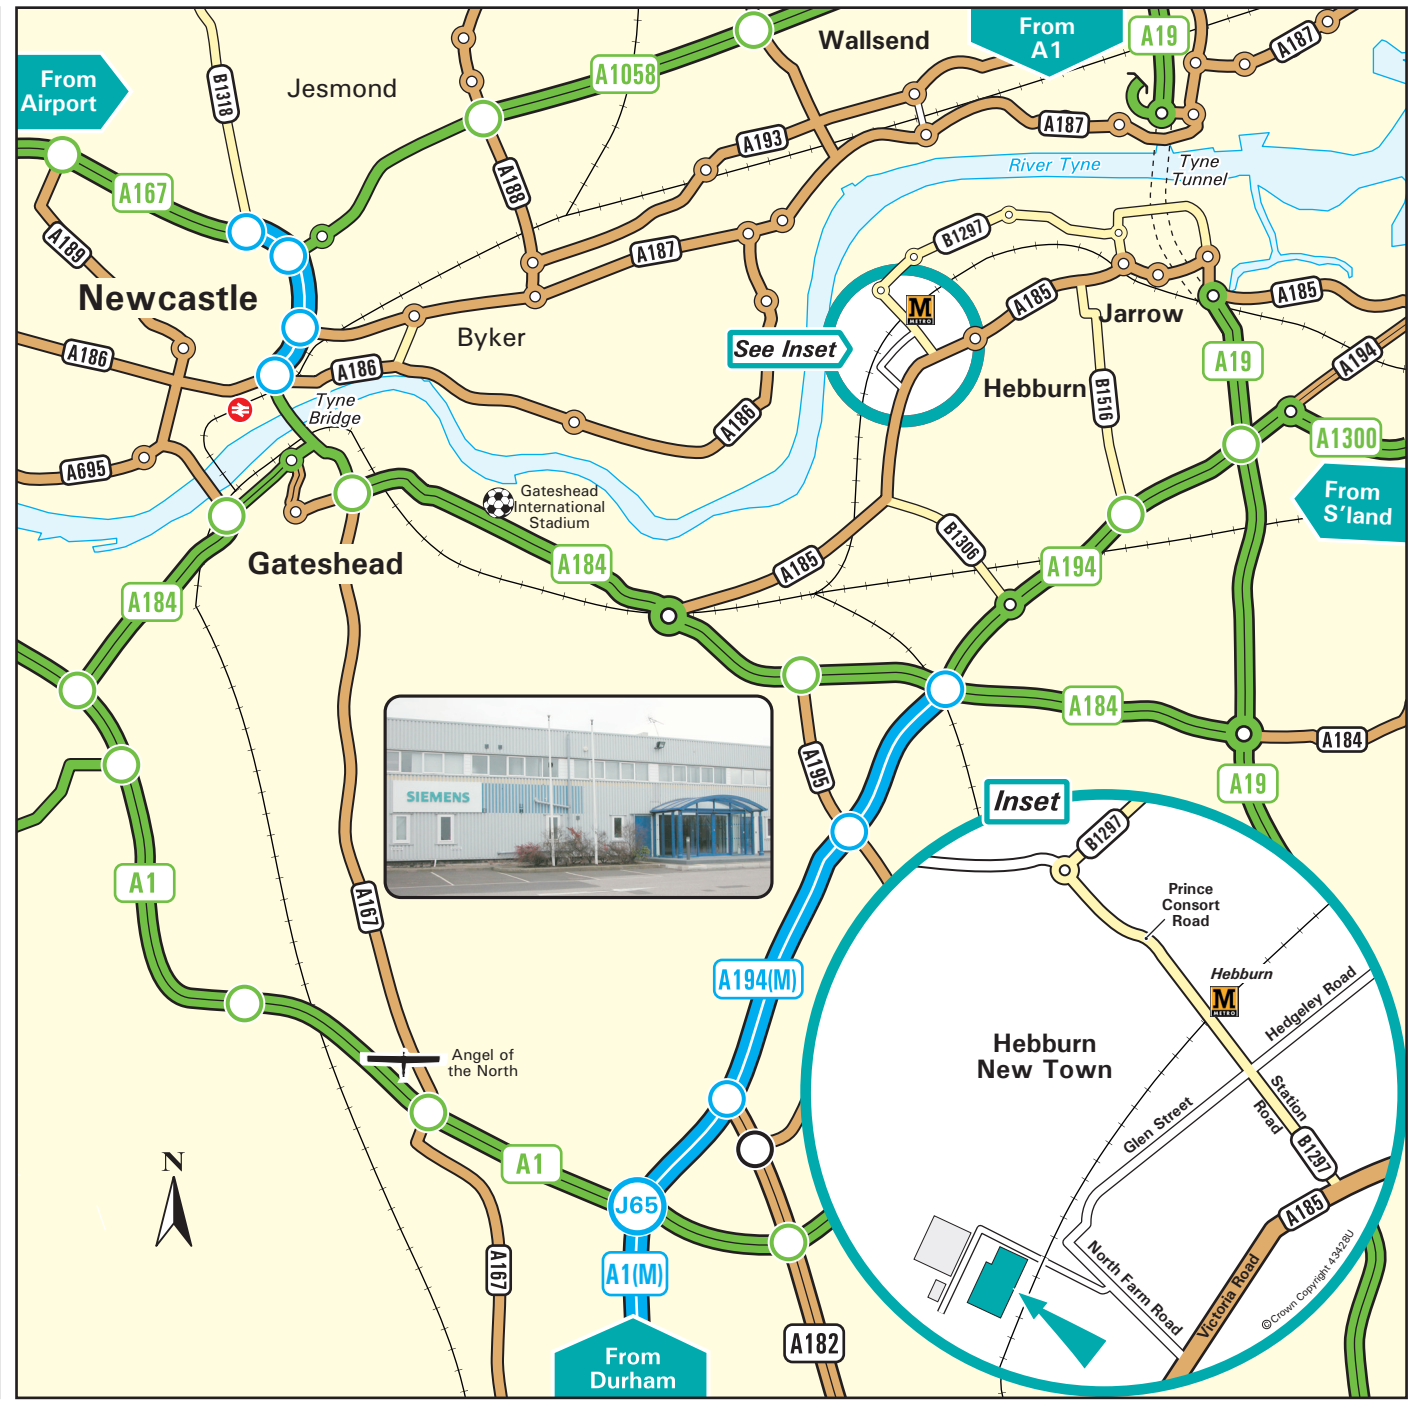

1. **From A19 Southbound / Tyne Tunnel**
2. After passing through the Tyne Tunnel at the roundabout junction with the A185, take the first exit.
   - Follow directions above "From A19 Northbound".

1. **From A19 Southbound / Tyne Tunnel**
2. After passing through the Tyne Tunnel at the roundabout junction with the A185, take the first exit.
   - Follow directions above "From A19 Northbound".
3. **Metro**
4. Hebburn is the nearest Metro station.